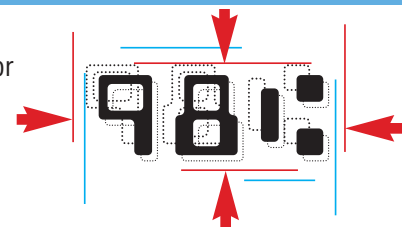

TROY MICR 3015 Security Printers

HP AUTHORIZED - TROY ENHANCED

Major Selling Points

Three Model Choices

Providing security options to fit your need

Network Ready

All 3015 printers are network ready out of the box – no purchase of network card necessary

Improved Value

Faster first page out and speed

Low Cost of Ownership

HP award-winning reliability combined with superior fraud and theft deterrence from TROY.

Versatile Supply Options

All TROY printers are fully compatible with TROY MICR cartridges and standard HP cartridges

TROY Exclusive Security Features

3-Position Printer Key Locks and Paper Tray Locks

Most businesses locate their workgroup printer in an open office environment. This creates a security risk. TROY offers MICR locks and paper tray locks to reduce the risk of check stock theft and printer misuse.

Standard on TROY MICR 3015 Secure Ex.
Tray locks optional on other MICR 3015 printers.

Exclusive TROYmark™ Intelligent Anti-tampering Technology

TROYmark™ is a watermark of user-defined variable data, printed diagonally across each check. It provides state-of-the-art deterrence of fraudulent check alteration.

Standard on TROY MICR 3015 Secure Ex.

ExPT™ Exact Positioning Technology

A MICR line out of alignment is one cause of rejected checks, a multi-million dollar problem for banks and companies. ExPT™ allows users to precisely adjust the MICR line without affecting the data file.

Available on all TROY MICR 3015 printers.

Built-in Secure Encryption and Decryption

Data security is critical in a distributed printing application. TROY's encryption/ decryption technology "unlocks" and prints the data only when it is received at the TROY printer.

Available on TROY MICR 3015 Secure and Secure Ex printers.

TROY MICR Toner Secure