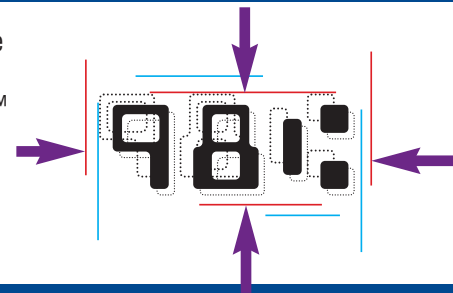

ExPT™ Exact Positioning Technology

A MICR line out of alignment is one cause of rejected checks, a multi-million dollar problem for banks and companies. ExPT™ allows users to precisely adjust the MICR line without affecting the data file.

Available on all TROY MICR 4014 and 4515 series printers